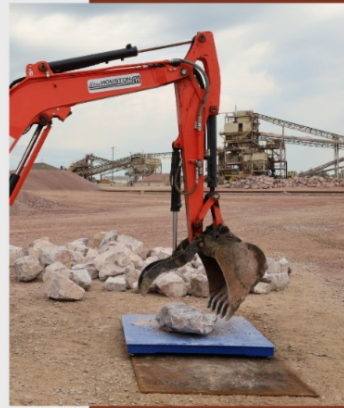

Jerad Lunsford - September 04
Ortonville

Duke Joffer - September 04
Ace Ready Mix

Rip Rap Gradation

Quality Control is important in the world of aggregates because it ensures consistency, durability, and the performance of the materials that directly impact the safety and longevity of infrastructure projects. Here we see 12.5 tons of rip rap being separated and individually weighed. Coordinated efforts from the LGE QC team and the Army Corps of Engineers ensured that the rip rap met all necessary specifications. This rock was then loaded and sent south by rail, its final placement being along a washed out bank in Decatur, NE.